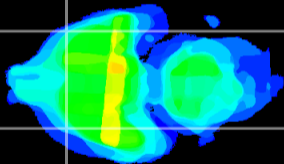

*Coronal*

*Sagittal-R*

*Sagittal-L*

ViBrism: CX33087  
*Horizontal*

Pir