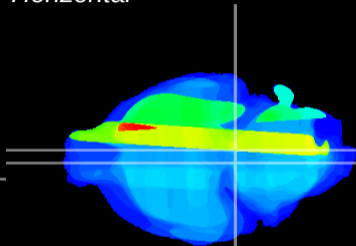

Coronal

Sagittal-R

Sagittal-L

ViBrism: CX33102
Horizontal

Pn