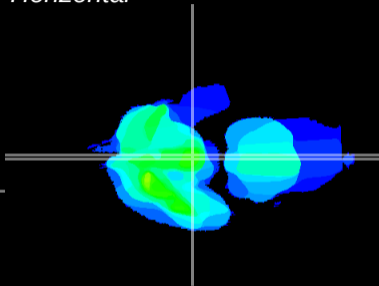

Coronal

Sagittal-R

Sagittal-L

ViBrism: CX33110
Horizontal

ME