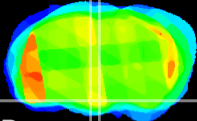

Coronal

Sagittal-R

Sagittal-L

ViBrism: CX33110
Horizontal

VMH