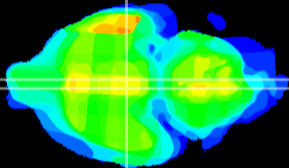

Coronal

Sagittal-R

Sagittal-L

ViBrism: CX33110
Horizontal

VMH