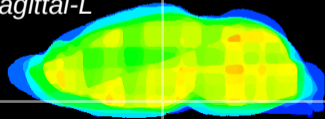

Coronal

Sagittal-R

Sagittal-L

ViBrism: CX33110
Horizontal

VMH