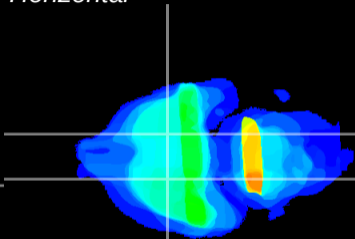

Coronal

Sagittal-R

Sagittal-L

ViBrism: CX33114
Horizontal

S0