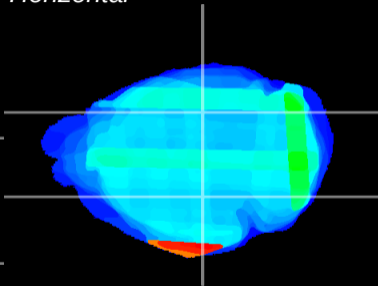

Coronal

Sagittal-R

Sagittal-L

ViBrism: CX33127
Horizontal

LG