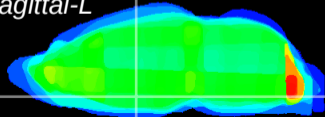

Coronal

Sagittal-R

Sagittal-L

ViBrism: CX33139
Horizontal

SPa dorsal