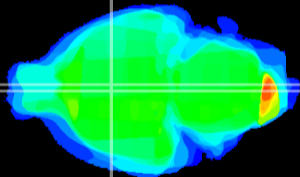

Coronal

Sagittal-R

Sagittal-L

ViBrism: CX33139
Horizontal

SPa dorsal