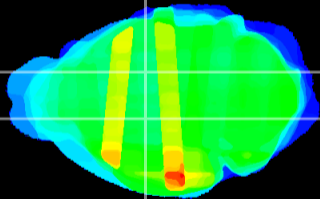

Coronal

Sagittal-R

Sagittal-L

ViBrism: CX33145
Horizontal

VA/VL