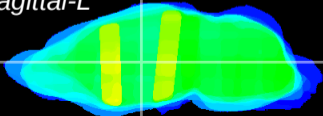

Coronal

Sagittal-R

Sagittal-L

ViBrism: CX33145
Horizontal

VA/VL