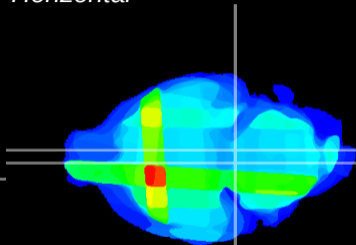

Coronal

Sagittal-R

Sagittal-L

ViBrism: CX33177
Horizontal

Pn