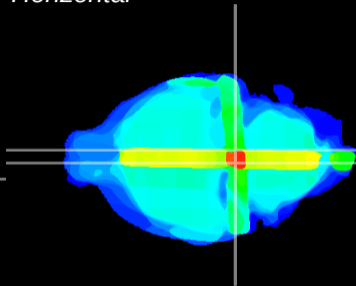

Coronal

Sagittal-R

Sagittal-L

ViBrism: CX33205
Horizontal

Pn