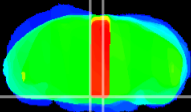

Coronal

Sagittal-R

Sagittal-L

ViBrism: CX33205
Horizontal

Pn