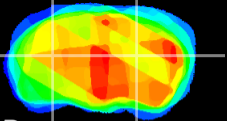

Coronal

Sagittal-R

Sagittal-L

ViBrism: CX33225
Horizontal

LG