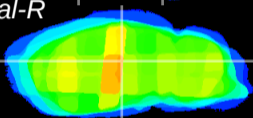

Coronal

Sagittal-R

Sagittal-L

ViBrism: CX33225
Horizontal

LG