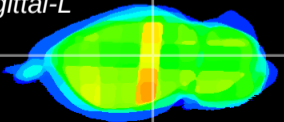

Coronal

Sagittal-R

Sagittal-L

ViBrism: CX33225
Horizontal

LG