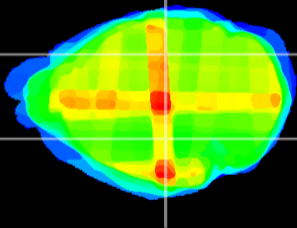

Coronal

Sagittal-R

Sagittal-L

ViBrism: CX33225
Horizontal

LG