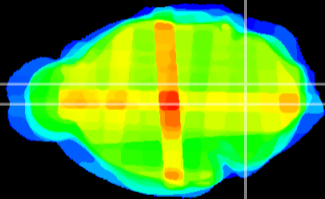

*Coronal*

*Sagittal-R*

*Sagittal-L*

ViBrism: CX33225  
*Horizontal*

MVe