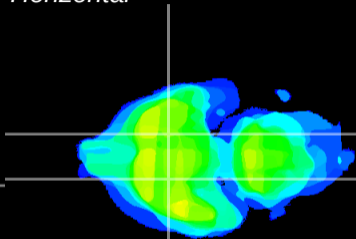

*Coronal*

*Sagittal-R*

*Sagittal-L*

ViBrism: CX33236  
*Horizontal*

S0