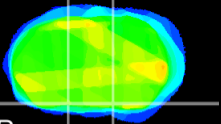

*Coronal*

*Sagittal-R*

*Sagittal-L*

ViBrism: CX33236  
*Horizontal*

S0