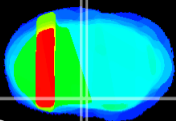

*Coronal*

*Sagittal-R*

*Sagittal-L*

ViBrism: CX33272  
*Horizontal*

MPA