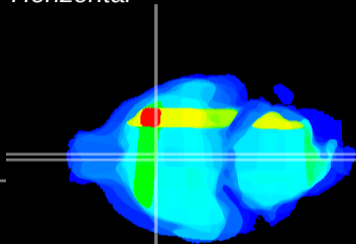

*Coronal*

*Sagittal-R*

*Sagittal-L*

ViBrism: CX33272  
*Horizontal*

MPA