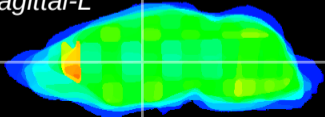

Coronal

Sagittal-R

Sagittal-L

ViBrism: CX33277
Horizontal

VA/VL