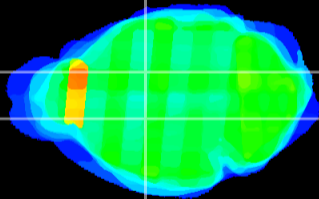

Coronal

Sagittal-R

Sagittal-L

ViBrism: CX33277
Horizontal

VA/VL