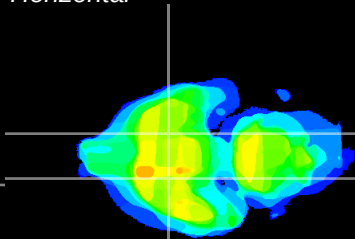

Coronal

Sagittal-R

Sagittal-L

ViBrisM: CX33287
Horizontal

S0