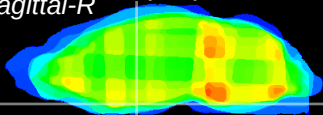

Coronal

Sagittal-R

Sagittal-L

ViBrisM: CX33287
Horizontal

S0