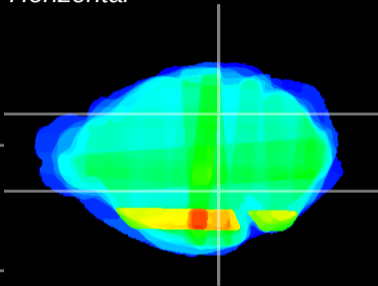

Coronal

Sagittal-R

Sagittal-L

ViBrism: CX33297
Horizontal

MG