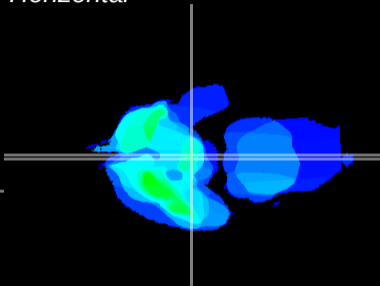

Coronal

Sagittal-R

Sagittal-L

ViBrism: CX33298
Horizontal

ME