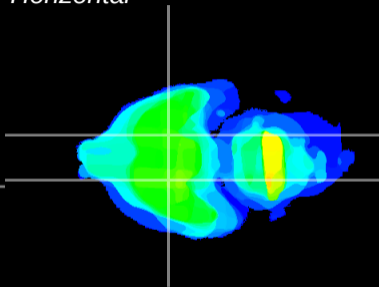

Coronal

Sagittal-R

Sagittal-L

ViBrism: CX33298  
Horizontal

S0