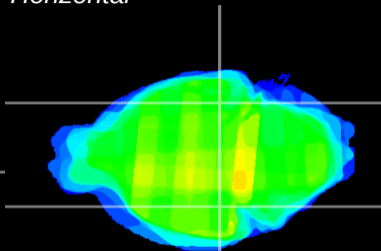

Coronal

Sagittal-R

Sagittal-L

ViBrism: CX33314
Horizontal

ventral S