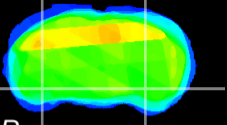

Coronal

Sagittal-R

Sagittal-L

ViBrism: CX33314
Horizontal

ventral S