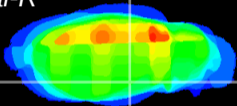

Coronal

Sagittal-R

Sagittal-L

ViBrism: CX33314
Horizontal

ventral S