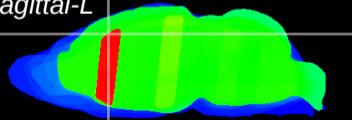

Coronal

Sagittal-R

Sagittal-L

ViBris: CX33330
Horizontal

Cx motor