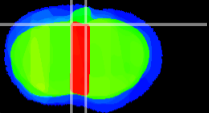

Coronal

Sagittal-R

Sagittal-L

ViBris: CX33330
Horizontal

Cx motor