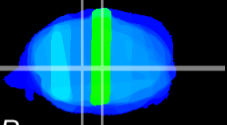

Coronal

Sagittal-R

Sagittal-L

ViBrism: CX33330
Horizontal

MVe