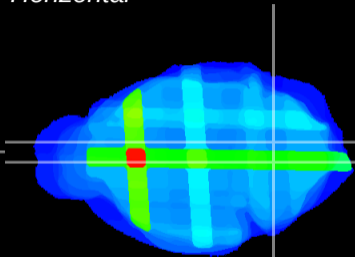

Coronal

Sagittal-R

Sagittal-L

ViBrism: CX33330
Horizontal

MVe