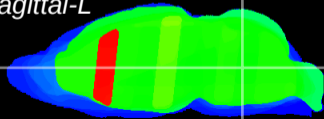

Coronal

Sagittal-R

Sagittal-L

ViBrism: CX33330
Horizontal

MVe