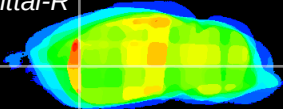

Coronal

Sagittal-R

Sagittal-L

ViBrism: CX33335  
Horizontal

CPU lateral