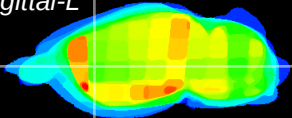

Coronal

Sagittal-R

Sagittal-L

ViBrism: CX33335  
Horizontal

CPU lateral