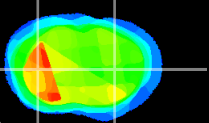

Coronal

Sagittal-R

Sagittal-L

ViBrism: CX33335  
Horizontal

CPU lateral