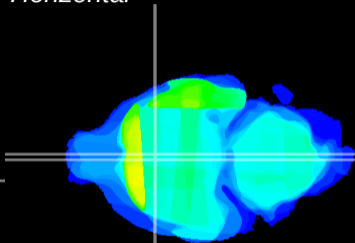

Coronal

Sagittal-R

Sagittal-L

ViBriSM: CX33374
Horizontal

MPA