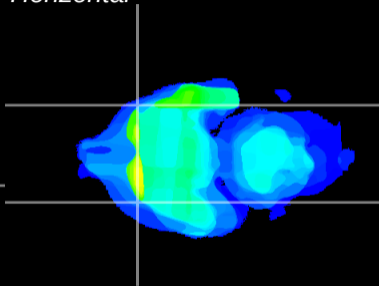

Coronal

Sagittal-R

Sagittal-L

ViBrism: CX33374
Horizontal

Pir