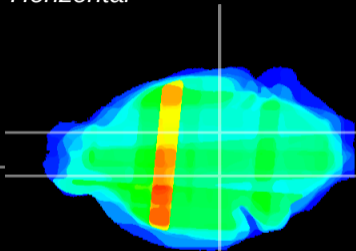

Coronal

Sagittal-R

Sagittal-L

ViBrism: CX33401
Horizontal

SN