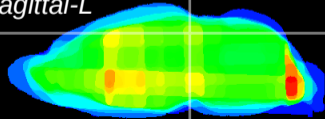

Coronal

Sagittal-R

Sagittal-L

ViBrism: CX33410
Horizontal

SC