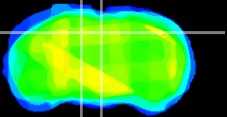

Coronal

Sagittal-R

Sagittal-L

ViBrism: CX33410
Horizontal

SC