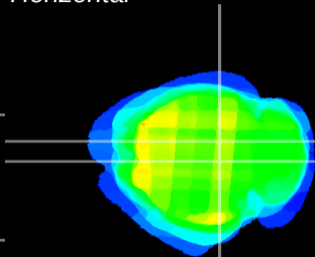

Coronal

Sagittal-R

Sagittal-L

ViBrism: CX33410
Horizontal

SC