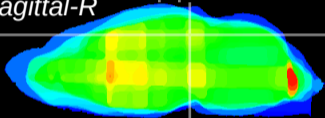

Coronal

Sagittal-R

Sagittal-L

ViBrism: CX33410
Horizontal

SC