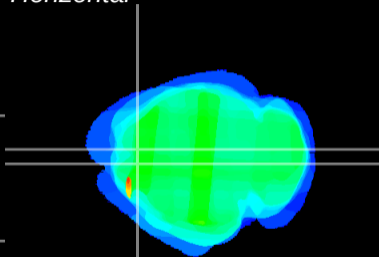

Coronal

Sagittal-R

Sagittal-L

ViBriSM: CX33431
Horizontal

Cx motor