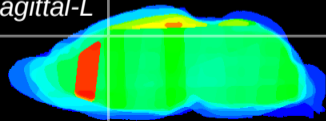

Coronal

Sagittal-R

Sagittal-L

ViBriSM: CX33431
Horizontal

Cx motor