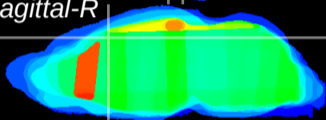

Coronal

Sagittal-R

Sagittal-L

ViBriSM: CX33431
Horizontal

Cx motor