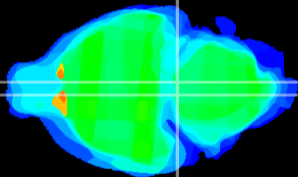

Coronal

Sagittal-R

Sagittal-L

ViBrism: CX33431
Horizontal

Pn