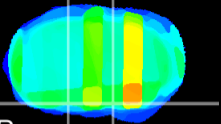

Coronal

Sagittal-R

Sagittal-L

ViBrisM: CX33464
Horizontal

S0