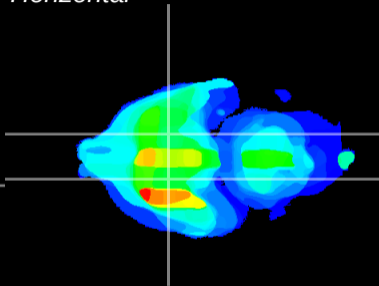

Coronal

Sagittal-R

Sagittal-L

ViBrisM: CX33464
Horizontal

S0