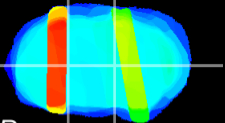

Coronal

Sagittal-R

Sagittal-L

ViBriSM: CX33501
Horizontal

VA/VL