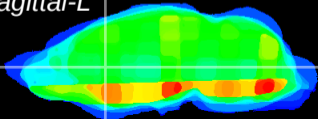

Coronal

Sagittal-R

Sagittal-L

ViBrism: CX33525
Horizontal

CPU medial