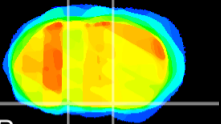

Coronal

Sagittal-R

Sagittal-L

ViBriSM: CX33566
Horizontal

S0