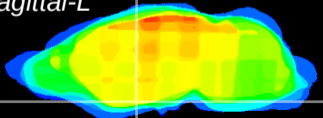

Coronal

Sagittal-R

Sagittal-L

ViBriSM: CX33566
Horizontal

S0