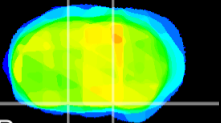

Coronal

Sagittal-R

Sagittal-L

ViBrism: CX33572
Horizontal

S0