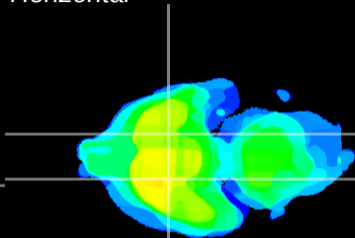

Coronal

Sagittal-R

Sagittal-L

ViBrism: CX33572
Horizontal

S0