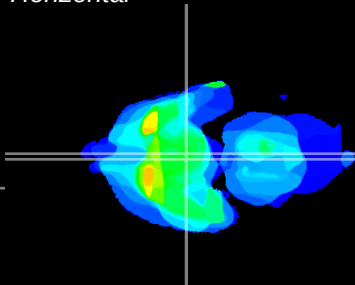

Coronal

Sagittal-R

Sagittal-L

ViBrism: CX33575
Horizontal

Arc