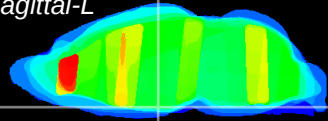

Coronal

Sagittal-R

Sagittal-L

ViBrism: CX33575
Horizontal

Arc