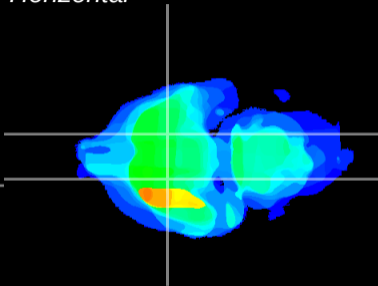

*Coronal*

*Sagittal-R*

*Sagittal-L*

ViBrisM: CX33576  
*Horizontal*

S0