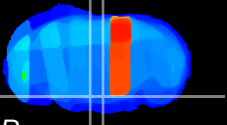

Coronal

Sagittal-R

Sagittal-L

ViBrism: CX33589
Horizontal

Pn