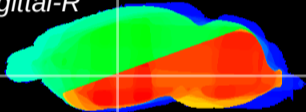

*Coronal*

*Sagittal-R*

*Sagittal-L*

ViBrisM: CX33614  
*Horizontal*

GP