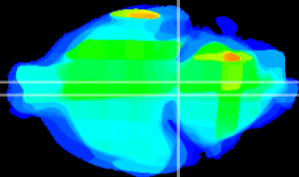

Coronal

Sagittal-R

Sagittal-L

ViBrism: CX33623
Horizontal

Pn