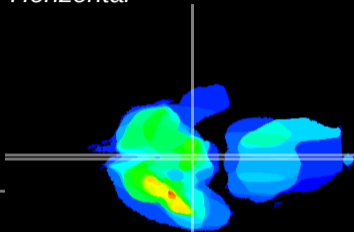

*Coronal*

*Sagittal-R*

*Sagittal-L*

ViBrism: CX33627  
*Horizontal*

ME