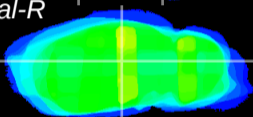

*Coronal*

*Sagittal-R*

*Sagittal-L*

ViBrism: CX33629  
*Horizontal*

LG