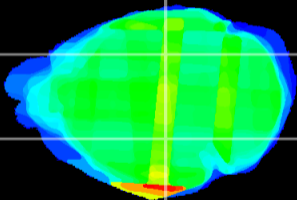

*Coronal*

*Sagittal-R*

*Sagittal-L*

ViBrism: CX33629  
*Horizontal*

LG