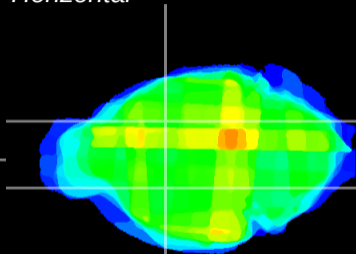

Coronal

Sagittal-R

Sagittal-L

ViBriSM: CX33646
Horizontal

GP