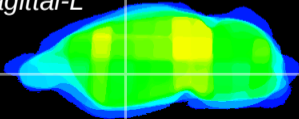

Coronal

Sagittal-R

Sagittal-L

ViBriSM: CX33646
Horizontal

GP