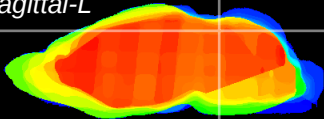

Coronal

Sagittal-R

Sagittal-L

ViBrism: CX33650
Horizontal

IC