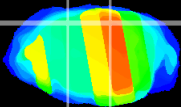

Coronal

Sagittal-R

Sagittal-L

ViBrism: CX33650
Horizontal

IC