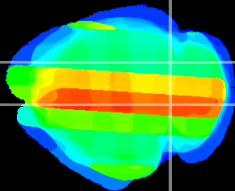

Coronal

Sagittal-R

Sagittal-L

ViBrism: CX33650
Horizontal

IC