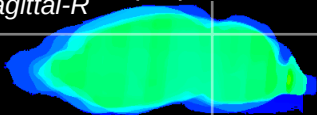

Coronal

Sagittal-R

Sagittal-L

ViBrism: CX33650
Horizontal

IC