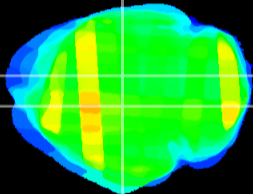

Coronal

Sagittal-R

Sagittal-L

ViBrism: CX33668  
Horizontal

DG