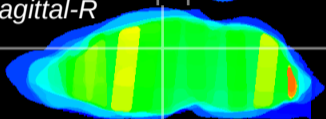

Coronal

Sagittal-R

Sagittal-L

ViBrism: CX33668  
Horizontal

DG