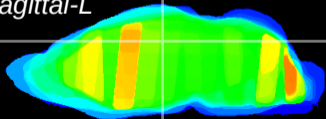

Coronal

Sagittal-R

Sagittal-L

ViBrism: CX33668  
Horizontal

DG