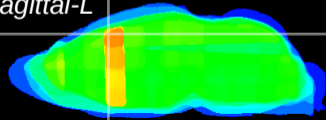

Coronal

Sagittal-R

Sagittal-L

ViBriSM: CX33696
Horizontal

Cx motor