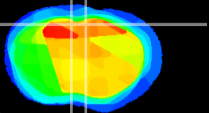

Coronal

Sagittal-R

Sagittal-L

ViBriSM: CX33696
Horizontal

Cx motor