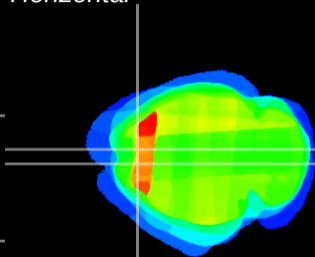

Coronal

Sagittal-R

Sagittal-L

ViBriSM: CX33696
Horizontal

Cx motor