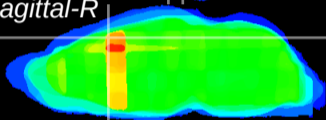

Coronal

Sagittal-R

Sagittal-L

ViBriSM: CX33696
Horizontal

Cx motor