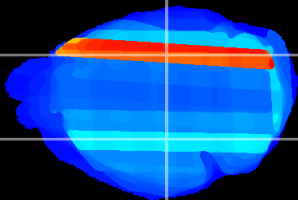

Coronal

Sagittal-R

Sagittal-L

ViBrism: CX33752
Horizontal

LG