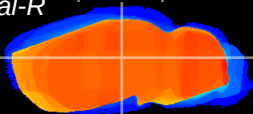

Coronal

Sagittal-R

Sagittal-L

ViBrism: CX33752
Horizontal

LG