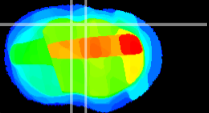

Coronal

Sagittal-R

Sagittal-L

ViBris: CX33771  
Horizontal

Cx motor