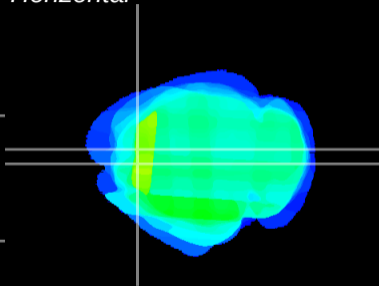

Coronal

Sagittal-R

Sagittal-L

ViBris: CX33771  
Horizontal

Cx motor