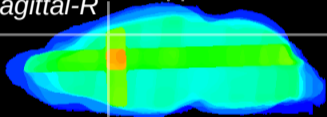

Coronal

Sagittal-R

Sagittal-L

ViBris: CX33771  
Horizontal

Cx motor