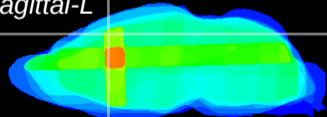

Coronal

Sagittal-R

Sagittal-L

ViBris: CX33771  
Horizontal

Cx motor