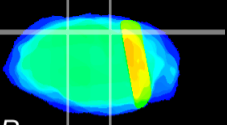

Coronal

Sagittal-R

Sagittal-L

ViBrism: CX33784
Horizontal

IC