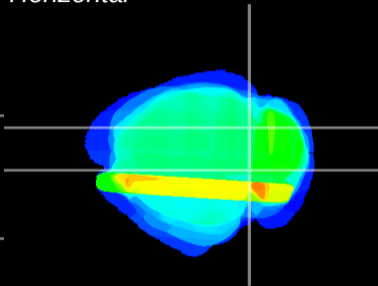

Coronal

Sagittal-R

Sagittal-L

ViBrism: CX33784
Horizontal

IC