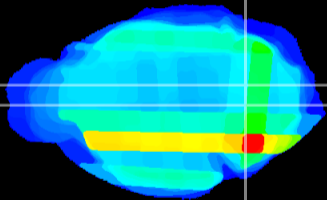

Coronal

Sagittal-R

Sagittal-L

ViBrism: CX33786
Horizontal

MVe