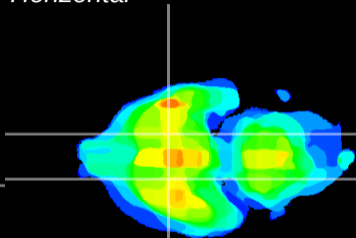

*Coronal*

*Sagittal-R*

*Sagittal-L*

ViBrism: CX33799  
*Horizontal*

S0